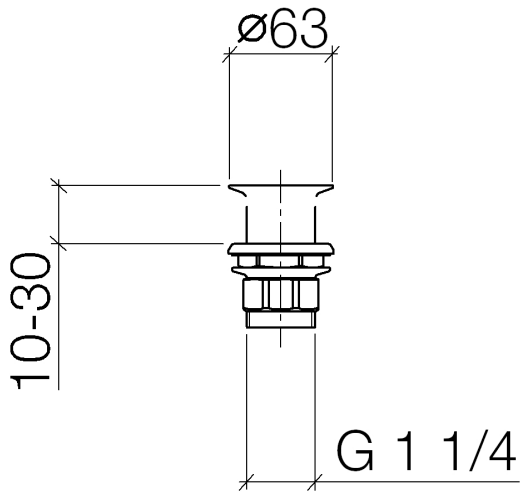

Grated waste 1 1/4" - Brushed Champagne (22kt Gold)

IMO

10 110 970

Fits: IMO, LULU, MADISON, MEM, TARA,
CL.1, LISSÉ, VAIA, META, CYO

	Brushed Champagne (22kt Gold)	10 110 970-46
	Chrome	10 110 970-00
	Brushed Platinum	10 110 970-06
	Platinum	10 110 970-08
	Durabross (23kt Gold)	10 110 970-09
	Dark Chrome	10 110 970-19
	Light Gold	10 110 970-26
	Brushed Light Gold	10 110 970-27
	Brushed Durabross (23kt Gold)	10 110 970-28
	Matte Black	10 110 970-33
	Brushed Bronze	10 110 970-42
	Champagne (22kt Gold)	10 110 970-47
	Brushed Chrome	10 110 970-93
	Brushed Dark Platinum	10 110 970-99

Grated waste 1 1/4" - Brushed Champagne (22kt Gold)

IMO

10 110 970

Only suitable for sinks without an overflow.

10 110 970

10 110 970

Parts for other finishes can be found here: [Chrome](#)

Spare parts list

No.	Item Number	Name	Quantity used	Delivery time
1	09 11 01 025-46	cup	1	30
2	09 14 05 039 90	seal	1	2
3	09 14 03 025 90	seal	1	2
4	09 23 10 017 90	nut	1	2
5	09 23 10 020-46	nut	1	30