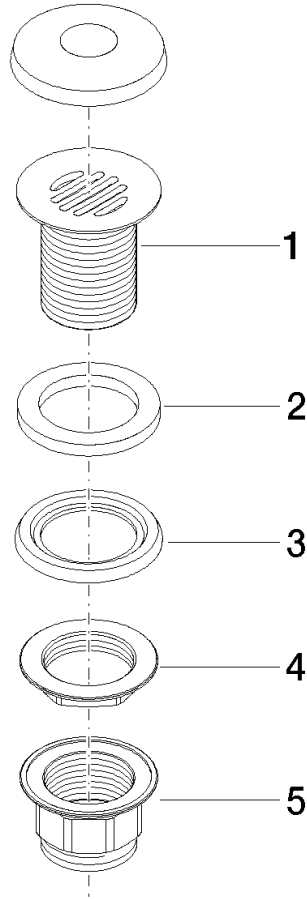

Grated waste 1 1/4" - Brushed Champagne (22kt Gold)

IMO

10 110 970

Fits: IMO, LULU, MADISON, MEM, TARA,
CL.1, LISSÉ, VAIA, META, CYO

	Brushed Champagne (22kt Gold)	10 110 970-46
	Chrome	10 110 970-00
	Brushed Platinum	10 110 970-06
	Platinum	10 110 970-08
	Durabross (23kt Gold)	10 110 970-09
	Dark Chrome	10 110 970-19
	Light Gold	10 110 970-26
	Brushed Light Gold	10 110 970-27
	Brushed Durabross (23kt Gold)	10 110 970-28
	Matte Black	10 110 970-33
	Brushed Bronze	10 110 970-42
	Champagne (22kt Gold)	10 110 970-47
	Brushed Chrome	10 110 970-93
	Brushed Dark Platinum	10 110 970-99

Grated waste 1 1/4" - Brushed Champagne (22kt Gold)

IMO

10 110 970

Only suitable for sinks without an overflow.

10 110 970

10 110 970

Parts for other finishes can be found here: [Chrome](#)

Spare parts list

No.	Item Number	Name	Quantity used	Delivery time
1	09 11 01 025-46	cup	1	30
2	09 14 05 039 90	seal	1	2
3	09 14 03 025 90	seal	1	2
4	09 23 10 017 90	nut	1	2
5	09 23 10 020-46	nut	1	30